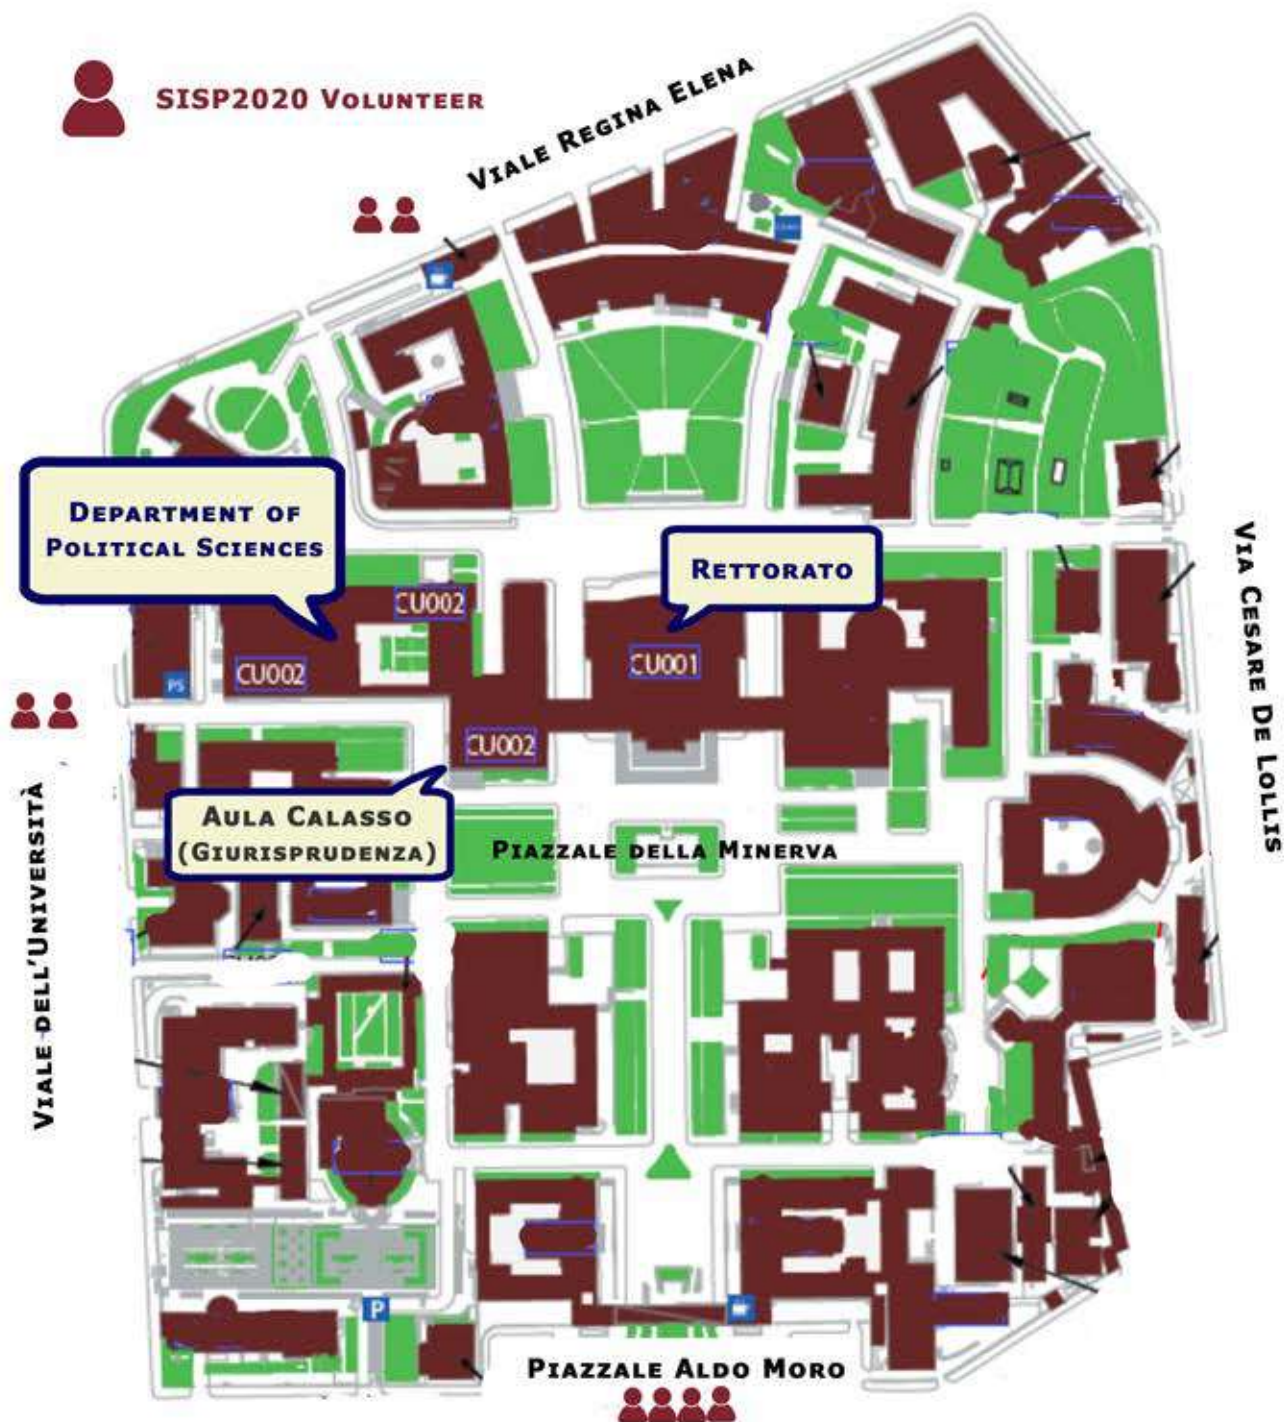

LA CITTÀ UNIVERSITARIA