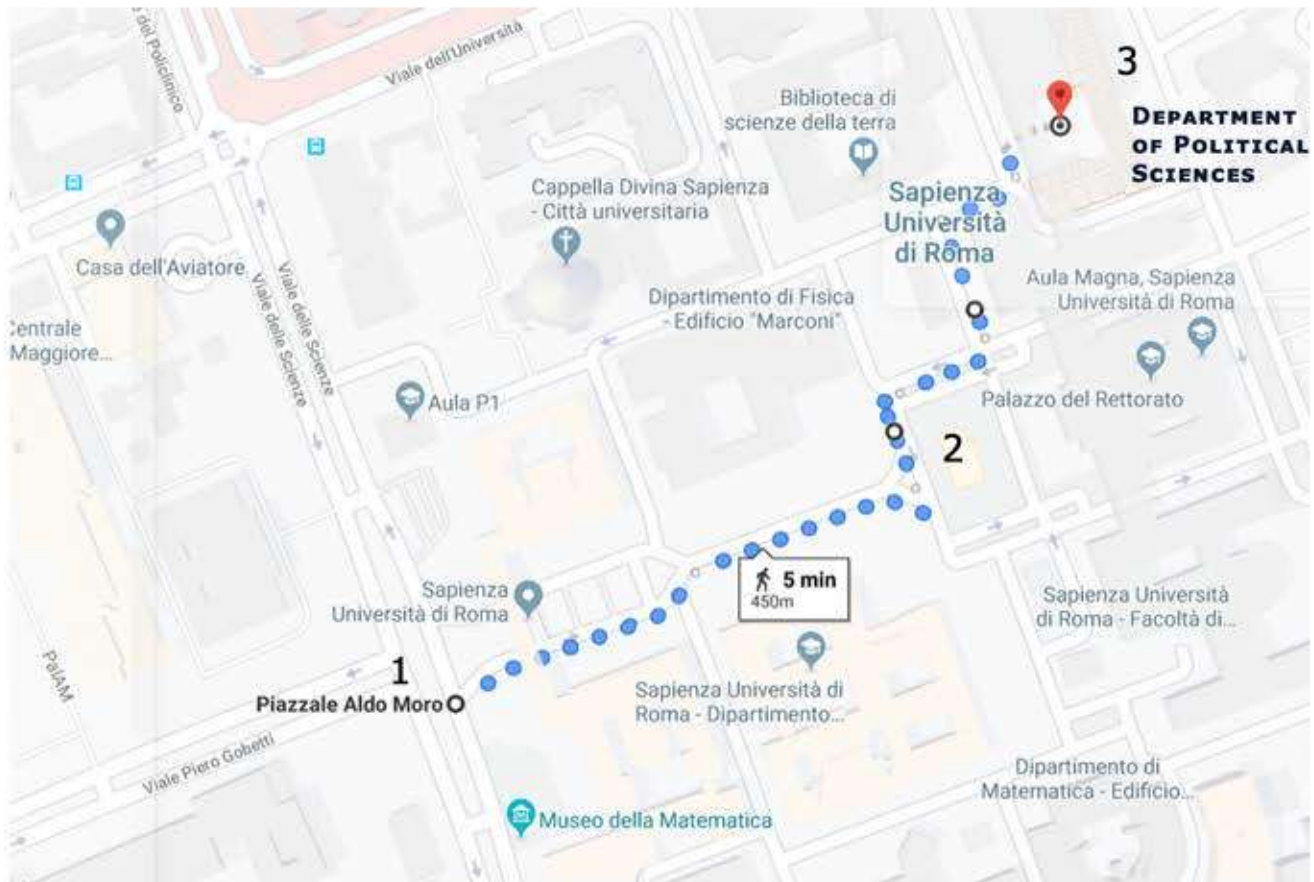

1

2

3

**DEPARTMENT
OF POLITICAL
SCIENCES**

POLICLINICO AND CASTRO PRETORIO STATIONS - DEPARTMENT OF POLITICAL SCIENCES

Policlinico

00100 Roma RM

- ↑ Head southeast on Viale Regina Elena
290 m
- ↪ Turn right onto Viale dell'Università
140 m
- ↶ Turn left

GATE 3

Castro Pretorio

00161 Roma RM

- ↑ Head south on Viale Castro Pretorio
280 m
- ↶ Turn left onto Via Monzambano
190 m
- ↑ Continue straight onto Piazza Confindenza
37 m
- ↪ Turn right to stay on Piazza Confindenza
29 m
- ↶ Turn left onto Viale dell'Università
400 m
- ↪ Turn right **GATE 3**

DEPARTMENT OF POLITICAL SCIENCES

TERMINI STATION - DEPARTMENT OF POLITICAL SCIENCES

TERMINI

**TERMINI CENTRAL STATION EXIT ONTO
Via Marsala**

00185 Roma RM

- ↑ 1. Head northeast on Via del Castro Pretorio toward Via dei Mille
290 m
- ↑ 2. Continue onto Viale dell'Università
650 m
- ↘ 3. Turn right
45 m
- ↙ 4. Turn left

Service run by ATAC - Route information

○ Policlinico

🚶 Walk

About 9 min , 700 m

Take exit Policlinico

54 m

↑ Head southeast on Viale Regina Elena

500 m