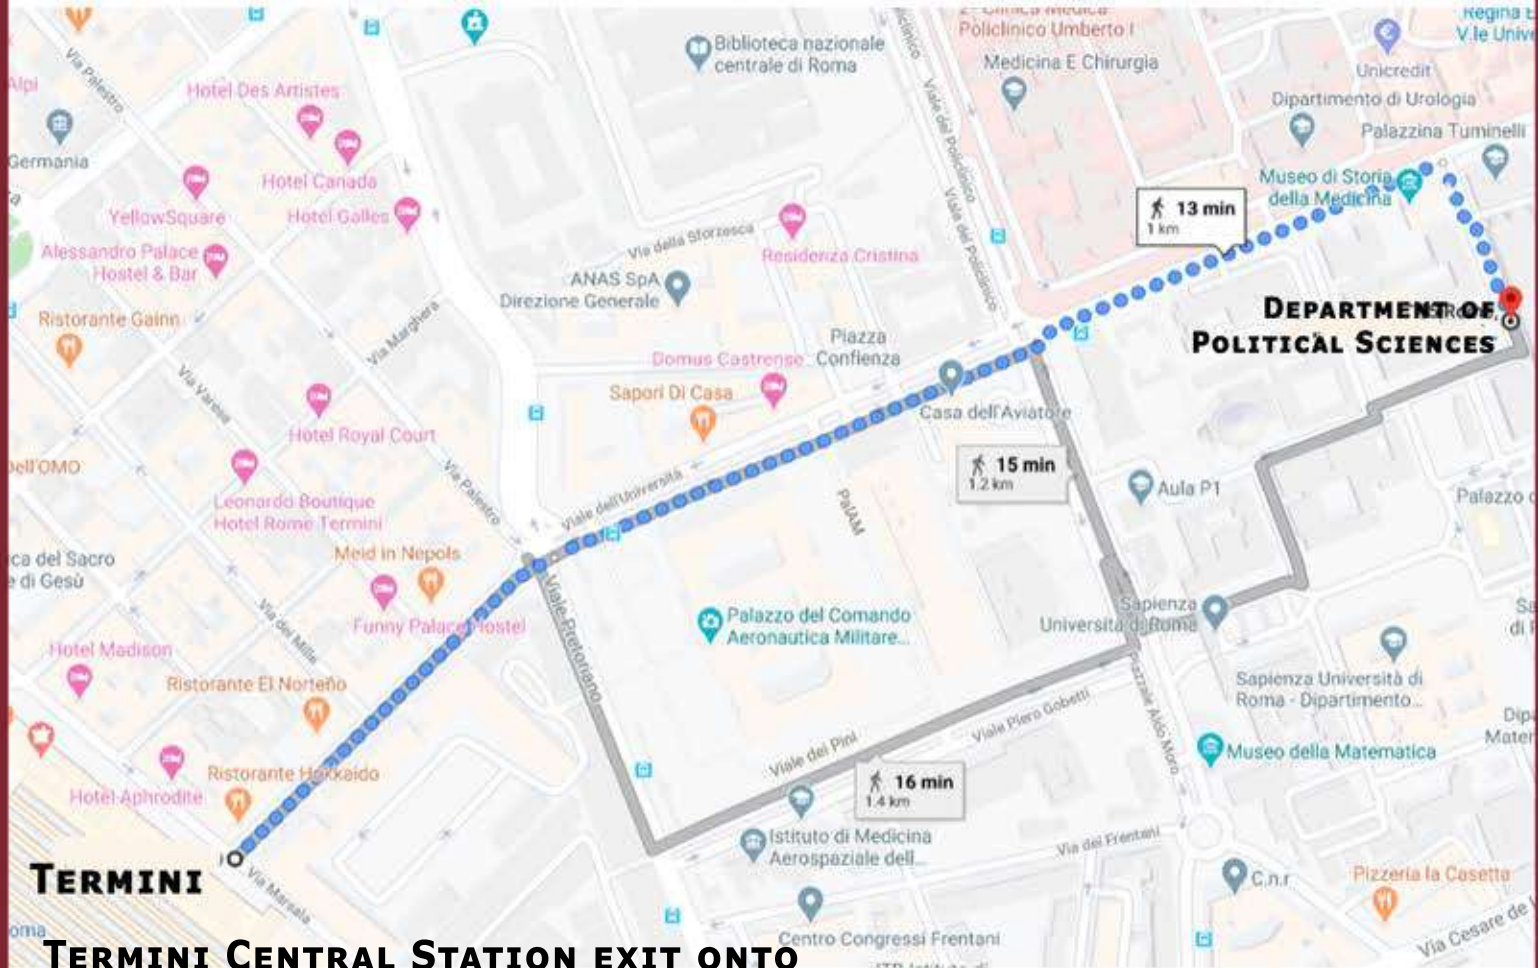

1

2

3

**DEPARTMENT
OF POLITICAL
SCIENCES**

POLICLINICO AND CASTRO PRETORIO STATIONS - DEPARTMENT OF POLITICAL SCIENCES

Policlinico

00100 Roma RM

- ↑ Head southeast on Viale Regina Elena
290 m
- ↪ Turn right onto Viale dell'Università
140 m
- ↶ Turn left

GATE 3

Castro Pretorio

00161 Roma RM

- ↑ Head south on Viale Castro Pretorio
280 m
- ↶ Turn left onto Via Monzambano
190 m
- ↑ Continue straight onto Piazza Confindenza
37 m
- ↪ Turn right to stay on Piazza Confindenza
29 m
- ↶ Turn left onto Viale dell'Università
400 m
- ↪ Turn right **GATE 3**

DEPARTMENT OF POLITICAL SCIENCES

TERMINI STATION - DEPARTMENT OF POLITICAL SCIENCES

TERMINI

**TERMINI CENTRAL STATION EXIT ONTO
Via Marsala**

00185 Roma RM

- ↑ 1. Head northeast on Via del Castro Pretorio toward Via dei Mille
290 m
- ↑ 2. Continue onto Viale dell'Università
650 m
- ↘ 3. Turn right
45 m
- ↙ 4. Turn left

Service run by ATAC - Route information

○ Policlinico

🚶 Walk

About 9 min , 700 m

Take exit Policlinico

54 m

↑ Head southeast on Viale Regina Elena

500 m